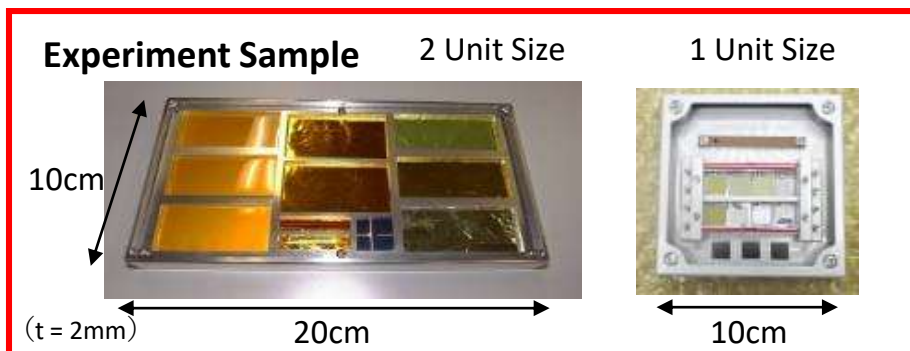

*1) CubeSat specification:

10 cm (W) × 10 cm (D) Height: 1U: 10 cm, 2U: 20 cm, 3U: 30 cm

*2) Depends on ISS altitude.

*3) Depends on ballistic coefficient, altitude at release, solar activity, etc.

“Kibo” is Unique! – Exposed Facility

Exposed Experiment Handrail Attachment Mechanism (ExHAM)

Sample can be loaded on ExHAM, subjected to long-term exposure to space, and returned to Earth, for spacecraft development, capture of cosmic dust, etc.

ExHAM provides easier and more frequent opportunities for small sized experiments.

- ExHAM can be attached onto the external area of “Kibo”.(External dimensions: approx.45 cm × 10 cm × 27 cm; mass: approx. 12 kg)
- Samples 10 cm × 10 cm (type 1) and 10 cm × 20 cm (type 2) are available.
- Up to 7 samples can be attached to the upper ExHAM surface, 13 samples on the sides.