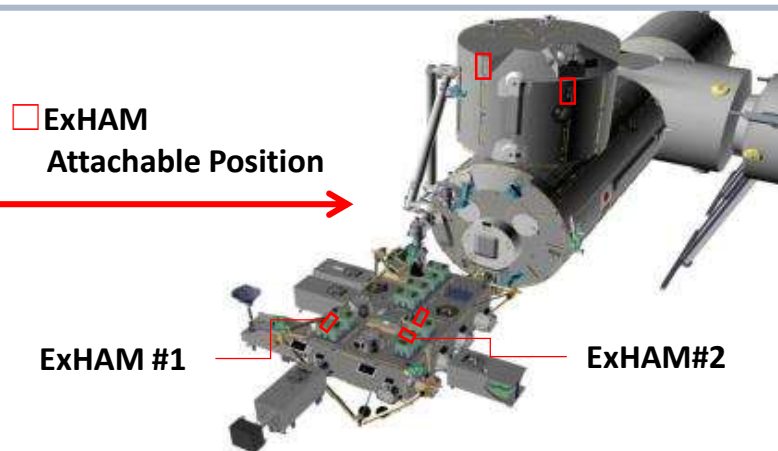

If you are interested in the Kibo Exposed Facility, please contact to JAXA:

JAXA JEM Utilization Center: z-kibo-promotion@ml.jaxa.jp