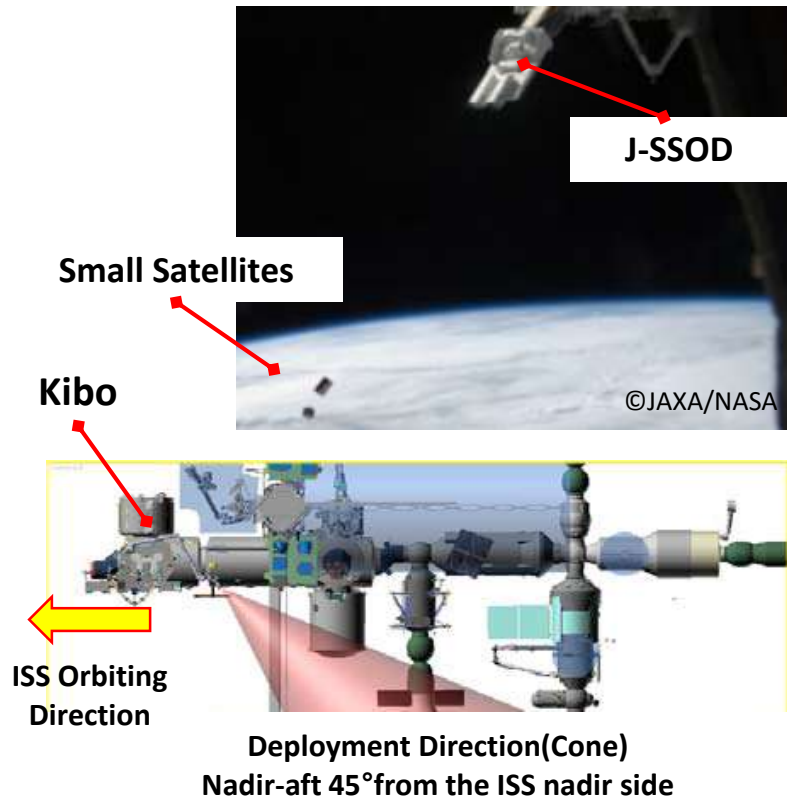

“Kibo” is Unique! – Exposed Facility

JEM Small Satellite Orbital Deployer

- **Lower vibration environment** are provided since Small Satellites are stowed in a soft bag and carried to the ISS together with other cargo.
- Use the Airlock and Robotic Arm of Kibo without Extra-Vehicular Activity of astronauts.
- As of Nov 2017, **more than 200** satellites have been deployed from Kibo by the Deployers developed by Japan or the US. Kibo is the sole facility of ISS for conducting this mission.

Item	Specification
Satellite Size	CubeSat : 1U, 2U, or 3U (*1) 50 kg class satellite: 55 × 35 × 55 cm
Satellite mass	CubeSat : 1.33 kg or less per 1U 50 kg class satellite: 50kg or less
Orbital altitude	approximately 380 - 420 km (*2)
Inclination	51.6°
Deployment direction	Nadir-aft 45° from the ISS nadir side
Deployment velocity	CubeSat : 1.1 - 1.7 m/sec 50 kg Microsat : 0.4 m/sec
Ballistic coefficient	100kg/m² or less (*3)

*1) CubeSat specification:

10 cm (W) × 10 cm (D) Height: 1U: 10 cm, 2U: 20 cm, 3U: 30 cm

*2) Depends on ISS altitude.

*3) Depends on ballistic coefficient, altitude at release, solar activity, etc.