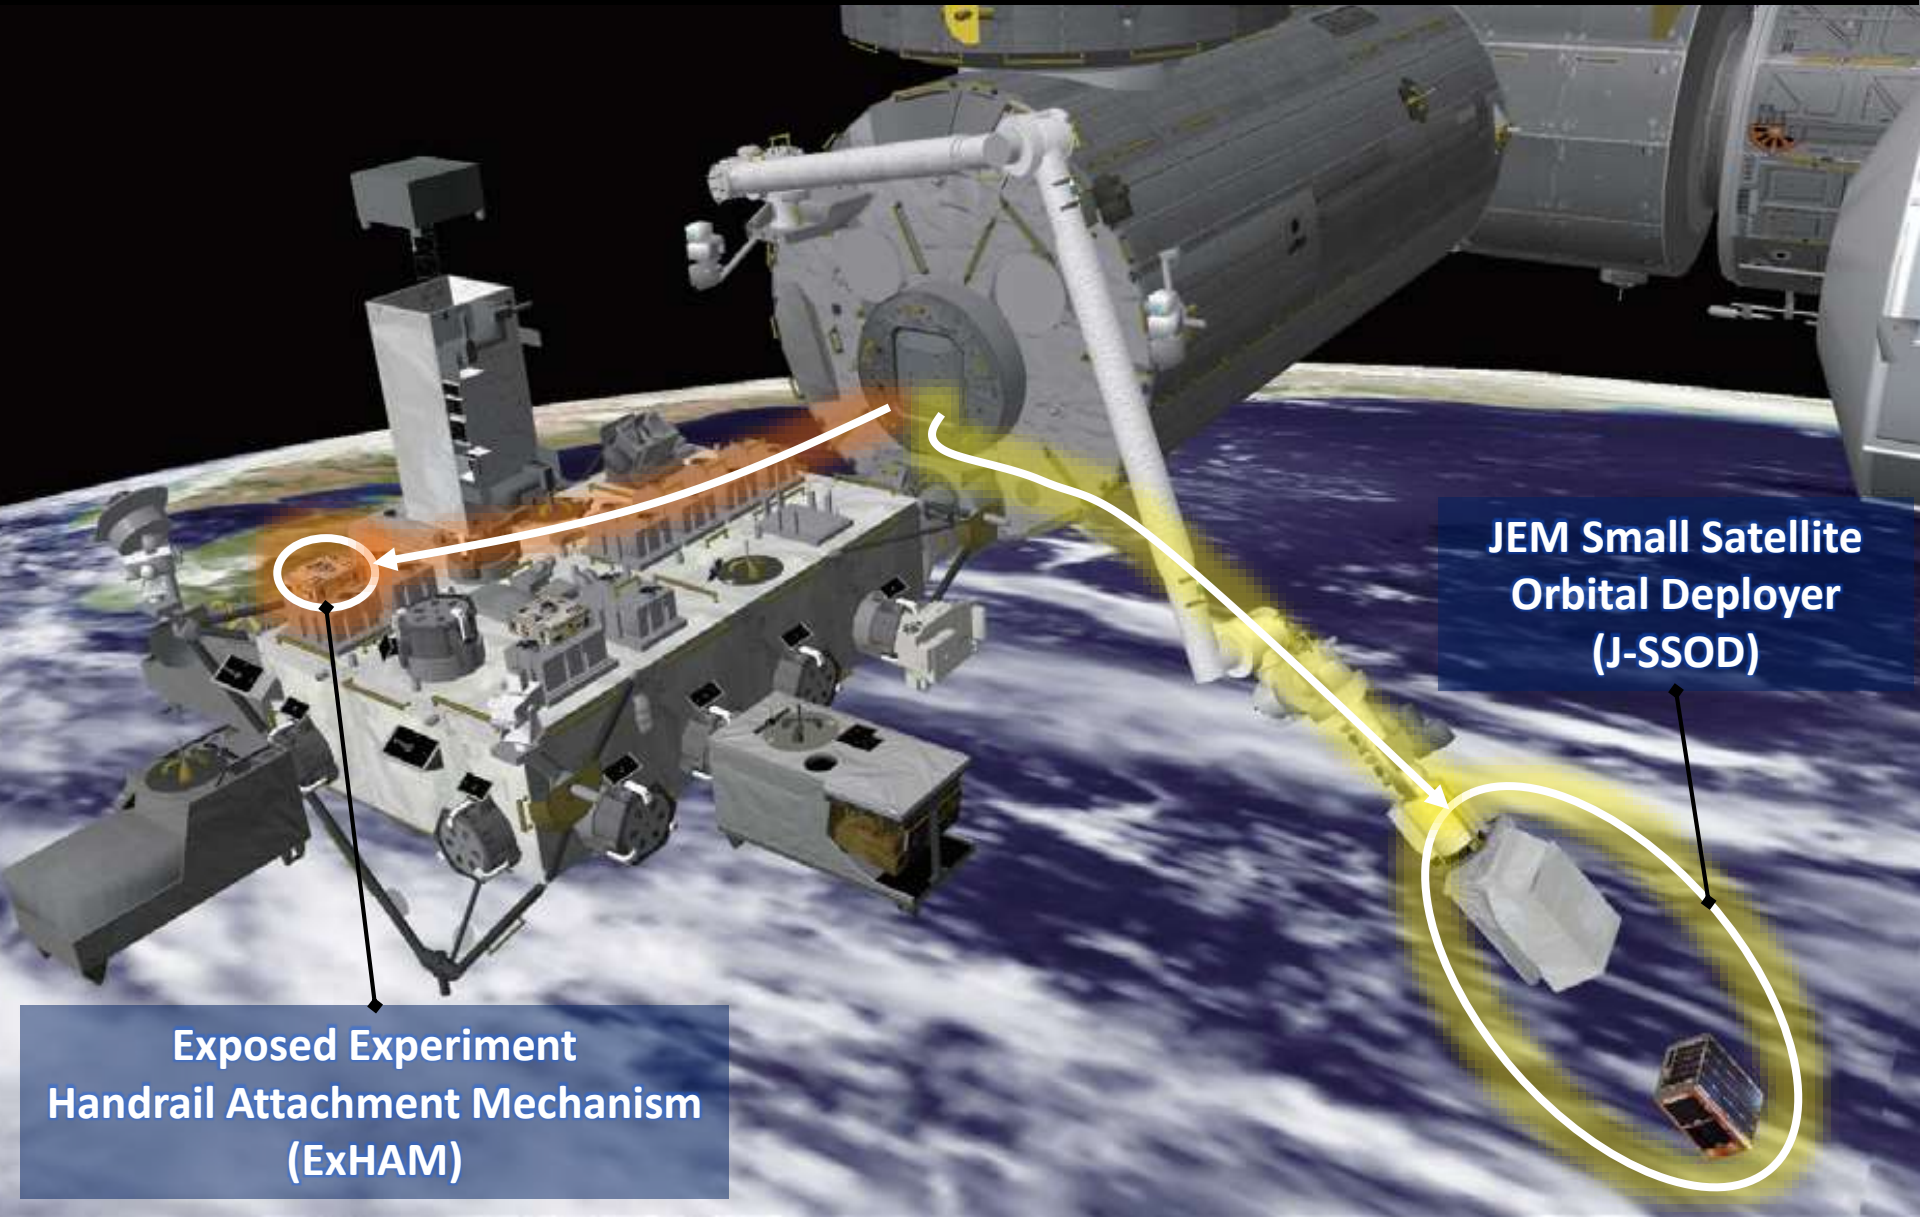

New Space Environment Utilization with **Kibo** Unique Exposed Facility

Exposed Experiment Handrail Attachment Mechanism (ExHAM)

JEM Small Satellite Orbital Deployer (J-SSOD)

“Kibo” is Unique! – Exposed Facility

JEM Small Satellite Orbital Deployer

- **Lower vibration environment** are provided since Small Satellites are stowed in a soft bag and carried to the ISS together with other cargo.
- Use the Airlock and Robotic Arm of Kibo without Extra-Vehicular Activity of astronauts.
- As of Nov 2017, **more than 200** satellites have been deployed from Kibo by the Deployers developed by Japan or the US. Kibo is the sole facility of ISS for conducting this mission.

Exposed Experiment Handrail Attachment Mechanism (ExHAM)

Sample can be loaded on ExHAM, subjected to long-term exposure to space, and returned to Earth, for spacecraft development, capture of cosmic dust, etc.

ExHAM provides easier and more frequent opportunities for small sized experiments.

- ExHAM can be attached onto the external area of “Kibo”.(External dimensions: approx.45 cm × 10 cm × 27 cm; mass: approx. 12 kg)
- Samples 10 cm × 10 cm (type 1) and 10 cm × 20 cm (type 2) are available.
- Up to 7 samples can be attached to the upper ExHAM surface, 13 samples on the sides.