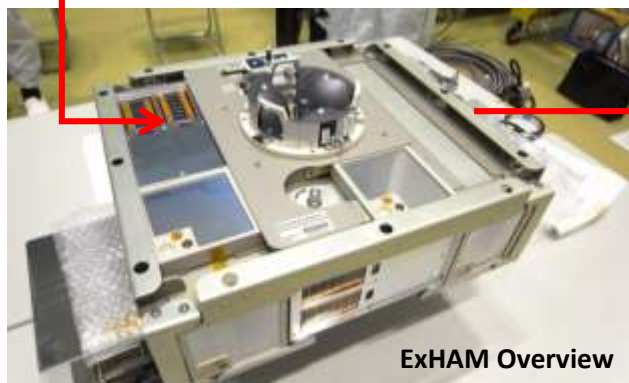

If you are interested in the Kibo Exposed Facility, please contact to JAXA:

JAXA JEM Utilization Center: z-kibo-promotion@ml.jaxa.jp